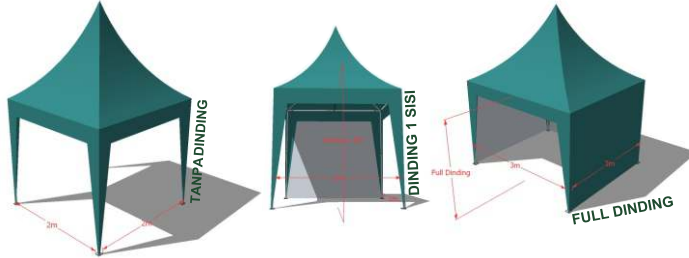

- TENDA KERUCUT

- PIPA BESI 2x2

FULL PRINT TANPA DINDING Rp. 2.300.000
 FULL PRINT, FULL DINDING Rp. 3.050.000
 POLOS Rp. 2.250.000

- BESI HOLLOW 2x2

FULL PRINT TANPA DINDING Rp. 2.300.000
 FULL PRINT, FULL DINDING Rp. 3.050.000
 POLOS Rp. 2.250.000

- PIPA BESI 3x3

FULL PRINT TANPA DINDING Rp. 2.750.000
 FULL PRINT, FULL DINDING Rp. 3.750.000
 POLOS Rp. 3.250.000

- BESI HOLLOW 3x3

FULL PRINT TANPA DINDING Rp. 2.750.000
 FULL PRINT, FULL DINDING Rp. 3.750.000
 POLOS Rp. 3.250.000