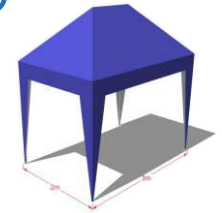

- TENDA GAZEBO

- PIPA BESI 2x3

FULL PRINT TANPA DINDING Rp. 2.500.000
FULL PRINT, FULL DINDING Rp. 3.500.000
POLOS Rp. 3.000.000