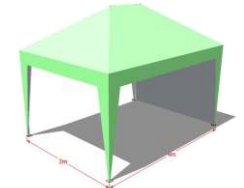

- PIPA BESI 4x4

FULL PRINT TANPA DINDING Rp. 4.250.000
 FULL PRINT, FULL DINDING Rp. 5.250.000
 POLOS Rp. 4.750.000

- PIPA BESI 5x5

FULL PRINT TANPA DINDING Rp. 5.250.000
 FULL PRINT, FULL DINDING Rp. 6.250.000
 POLOS Rp. 5.750.000

- TENDA GAZEBO

- PIPA BESI 2x3

FULL PRINT TANPA DINDING Rp. 2.500.000
 FULL PRINT, FULL DINDING Rp. 3.500.000
 POLOS Rp. 3.000.000

- PIPA BESI 3x4

FULL PRINT TANPA DINDING Rp. 4.250.000
 FULL PRINT, FULL DINDING Rp. 5.250.000
 POLOS Rp. 4.750.000