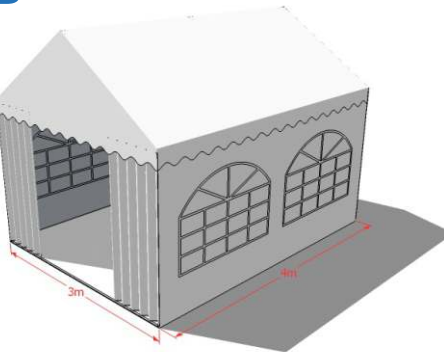

- TENDA VIP

- PRICE /METER

PIPA BESI Rp. 1.000.000
BESI HOLLOW Rp. 1.000.000
ALUMINIUM Rp. 1.500.000

- TENDA SARNAFIL

- ALUMINIUM 3x3

PRICE Rp. 7.000.000
KET. TERPAL UNO

- ALUMINIUM 4x4

PRICE Rp. 10.500.000
KET. TERPAL UNO